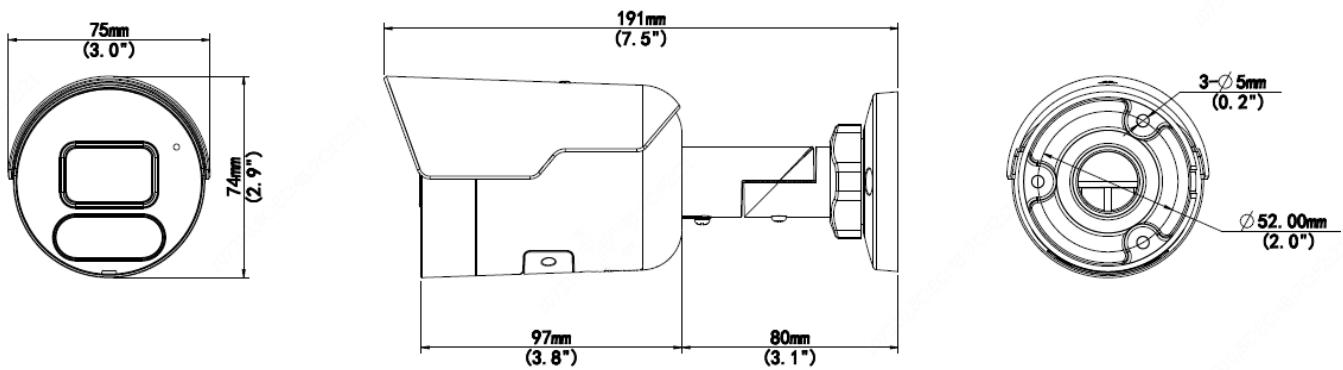

Environment	CE-RoHS (2011/65/EU;(EU)2015/863); WEEE (2012/19/EU); Reach (Regulation (EC) No 1907/2006)
Protection	IP67 (IEC 60529:1989+AMD1:1999+AMD2:2013)
General	
Power	DC 12V±25%, PoE (IEEE 802.3af)
	Power consumption: Max 8.0W
Power Interface	∅ 5.5mm coaxial power plug
Dimensions (L × W × H)	191× 75 × 74mm (7.5" × 3.0" × 2.9")
Weight	0.41kg (0.90lb)
Material	Metal
Working Environment	-30°C ~ 60°C (-22°F ~ 140°F), Humidity: ≤95% RH (non-condensing)
Storage Environment	-30°C ~ 60°C (-22°F ~ 140°F), Humidity: ≤95% RH (non-condensing)
Surge Protection	4KV
Reset Button	Supported

Dimensions

Accessories

Zhejiang Uniview Technologies Co., Ltd.

Building No.10, Wanlun Science Park, Jiangling Road 88, Binjiang District, Hangzhou, Zhejiang, China (310051)

Email: overseasbusiness@uniview.com; globalsupport@uniview.com

<http://www.uniview.com>

©2021 Zhejiang Uniview Technologies Co., Ltd. All rights reserved.

*Product specifications and availability are subject to change without notice.